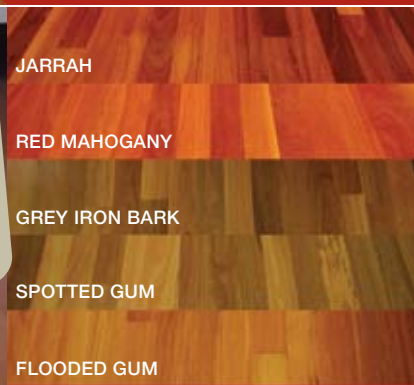

MASSIVE SALE Save up to 30%

At Holistic Flooring Centres you will find all your flooring needs under one roof

Laminate Flooring

With over 25 natural timber design and colours laminates. 8mm thickness, 20Years Wear Warranty

FROM **\$21.50 m²**
PRODUCT ONLY

Engineered Timber

- KEMPAS
- NYOTAH
- JARRAH
- OAK
- TASSIE OAK

FROM **\$39m²**
PRODUCT ONLY

Solid Timber

Made from Australian timber

- JARRAH
- RED MAHOGANY
- GREY IRON BARK
- SPOTTED GUM
- FLOODED GUM

FROM **\$85m²**
PRODUCT ONLY

Vinyls

Wide range of designs and colours to choose from

- NERO
- BRICK
- SAHARA
- PATINA
- STIRLING

FROM **\$11m²**
PRODUCT ONLY

Call us to arrange a meeting and our expert flooring team will visit you at your home or work site.