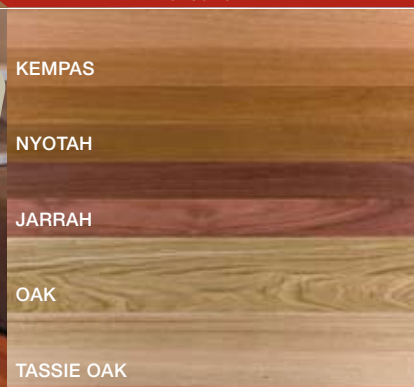

MASSIVE SALE Save up to 30%

At Holistic Flooring Centres you will find all your flooring needs under one roof

Laminate Flooring

With over 25 natural timber design and colours laminates. 8mm thickness, 20Years Wear Warranty

FROM **\$21.50 m²**
PRODUCT ONLY

Engineered Timber

- KEMPAS
- NYOTAH
- JARRAH
- OAK
- TASSIE OAK

FROM **\$39m²**
PRODUCT ONLY

Solid Timber

Made from Australian timber

- JARRAH
- RED MAHOGANY
- GREY IRON BARK
- SPOTTED GUM
- FLOODED GUM

FROM **\$85m²**
PRODUCT ONLY

Vinyls

Wide range of designs and colours to choose from

- NERO
- BRICK
- SAHARA
- PATINA
- STIRLING

FROM **\$11m²**
PRODUCT ONLY

Call us to arrange a meeting and our expert flooring team will visit you at your home or work site.