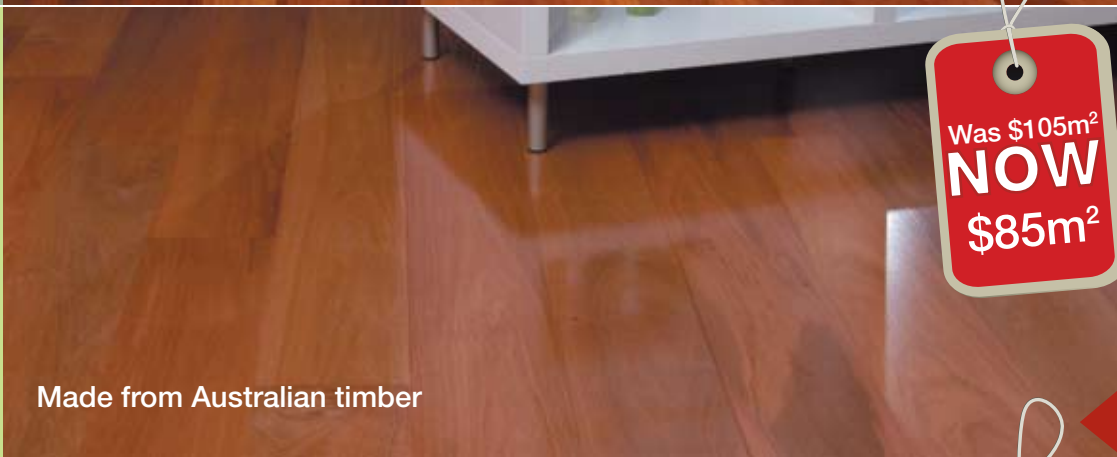

Solid Timber

Made from Australian timber