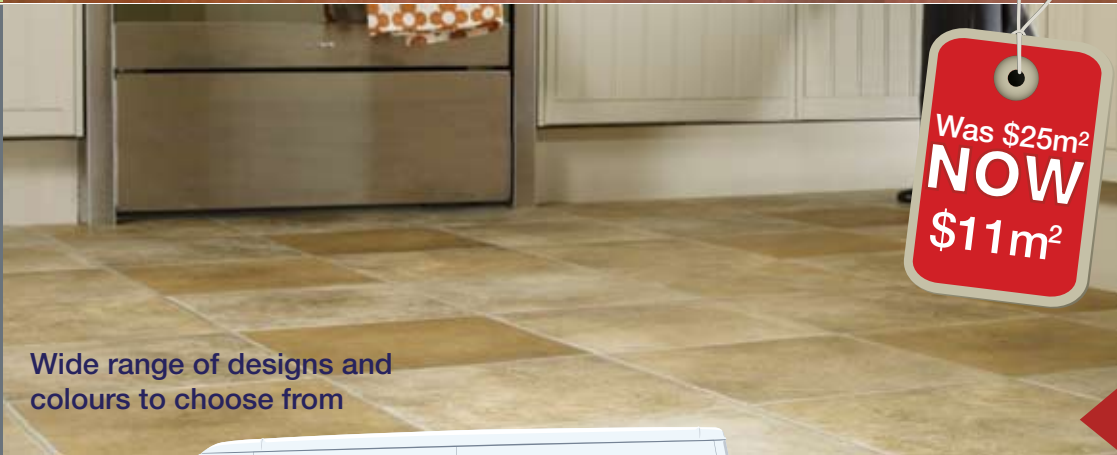

FROM **\$85m²**
PRODUCT ONLY

Vinyls

Wide range of designs and colours to choose from

- NERO
- BRICK
- SAHARA
- PATINA
- STIRLING

FROM **\$11m²**
PRODUCT ONLY

Call us to arrange a meeting and our expert flooring team will visit you at your home or work site.